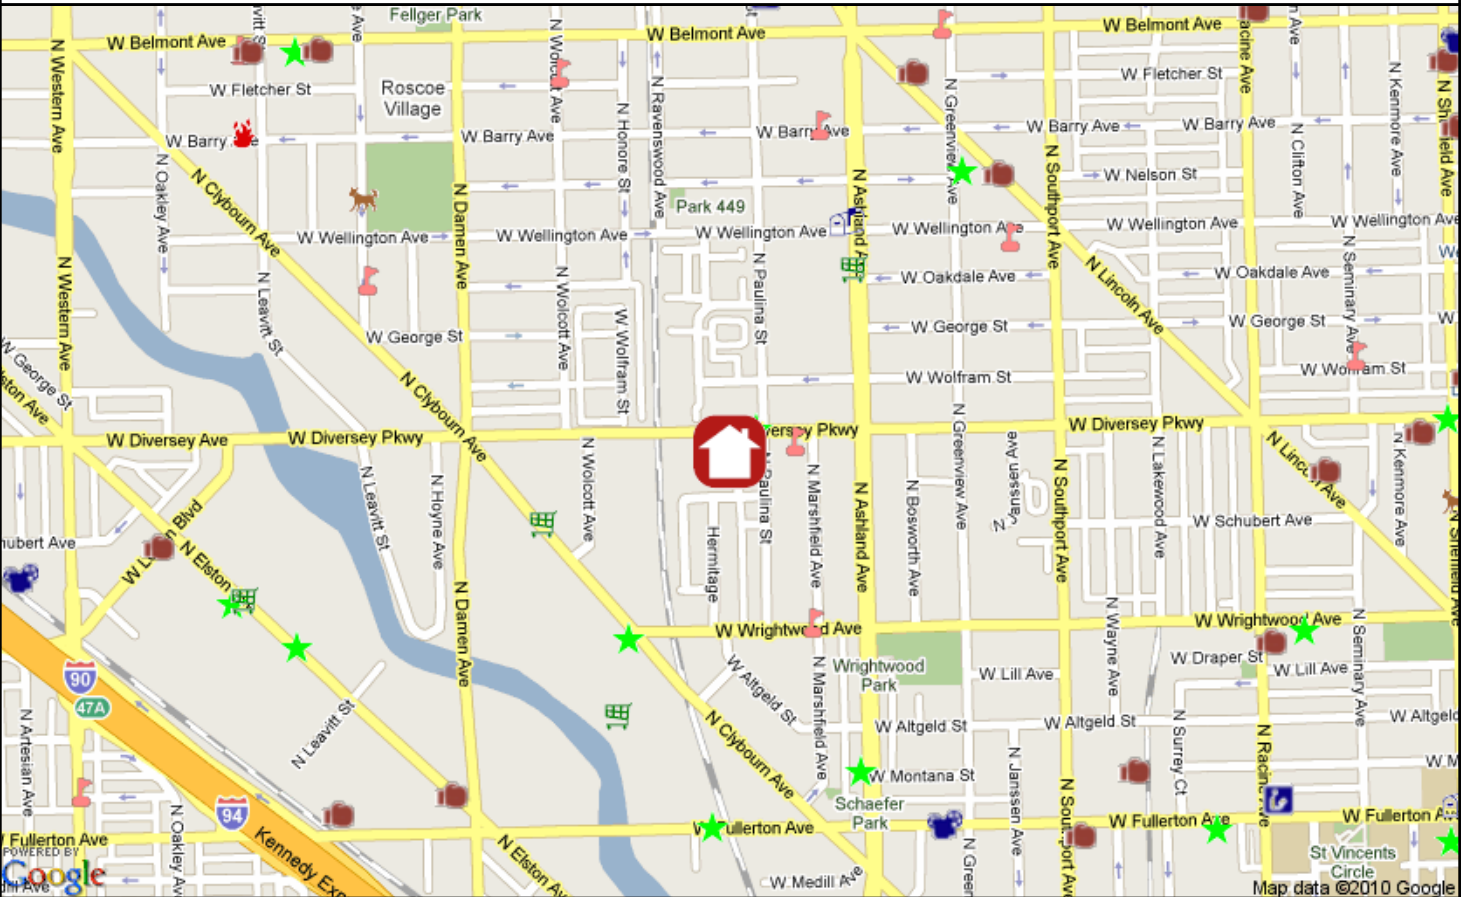

Home-Turf Report for 1713 W. Diversey #A Chicago, IL 60614

Prepared by: Mary Ellen Kuehl // The Kuehl Group, Inc. // (773) 327-5753

© 2001-2010 Home-Turf Marketing Systems, L.L.C. // Visit www.hometurfonline.com or call (800) 689-1652

City Ward#: 32

Alderman: Scott Waguespack
2657 N. Clybourn, 60614, 773 248-1330

Nearest Public High Schools:

Ramirez Computer Hs, 2435 N Western Av, 0.9mi SW
Devry Advantage Academy High Schl, 3300 N Campbell Ave,
1.2mi NW

Nearest Private High Schools:

St Benedict High, 3900 N Leavitt St, 1.5mi SW
Jane Addams, 1800 W Cuyler Ave, 1.6mi N
Gordon Tech High, 3633 N California Av, 1.7mi NW

Nearest Public Elementary Schools:

Prescott Elem., 1632 W Wrightwood Av, 0.2mi SE
Burley Elem., 1630 W Barry Av, 0.4mi N

Nearest Private Elementary Schools:

Cardinal Bernardin Ctr., 1651 W Diversey Pkwy, 0.1mi E
St Alphonsus, 1439 W Wellington Av, 0.4mi NE

Nearest Daycare Centers:

St. Vincent DePaul Center, 2145 N Halsted St, 1.4mi SE
Concordia Child Care Center, 3855 N Seeley Ave, 1.5mi N
Apple Tree Learning Center, 1733 W Irving Park Rd, 1.5mi N

Nearest Public Library:

Lincoln Belmont, 1659 W Melrose St, 312-744-0166, 0.6mi N

Nearest Hospital:

Advocate Illinois Masonic Medical Ctr, 836 W Wellington Ave,
1.1mi E

Nearest Major Grocery Stores:

Costco, 2746 N Clybourn Ave, 0.3mi W
Jewel, 2940 N Ashland Ave, 0.3mi NE
Dominick's, 2550 N Clybourn Ave, 0.4mi SW

Nearest Movie Theaters:

Facets Cinematheque, 1517 W Fullerton Ave, 0.5mi SE
Kerasotes Webster Place 11, 1471 W Webster Ave, 0.8mi SE

Nearest Health Clubs:

Chicago Yoga Center, 3047 N Lincoln Ave, 0.5mi NE
Chicago Fitness Center, 3131 N Lincoln Ave, 0.5mi NE

Nearest Starbucks:

1700 W Diversey Pkwy, 0.0mi NE

Nearest CTA Station:

Paulina, Brown Line, 0.8mi N

Nearest Metra Station:

Clybourn, 1.0mi S

Nearest Fire Station:

0.7mi NW

- Starbucks
- Health Club
- Dog Park
- Day Care
- Major Grocery
- Library
- Hospital
- Post Office
- Theater
- Fire Station
- School
- CTA Station
- Metra Station
- City Park

Home-Turf Marketing Systems, L.L.C. and the users of Home-Turf assume no responsibility for any loss or impact resulting from the use of this information. No representations are made regarding the accuracy of the information provided. All data is subject to change and should be verified with local sources.